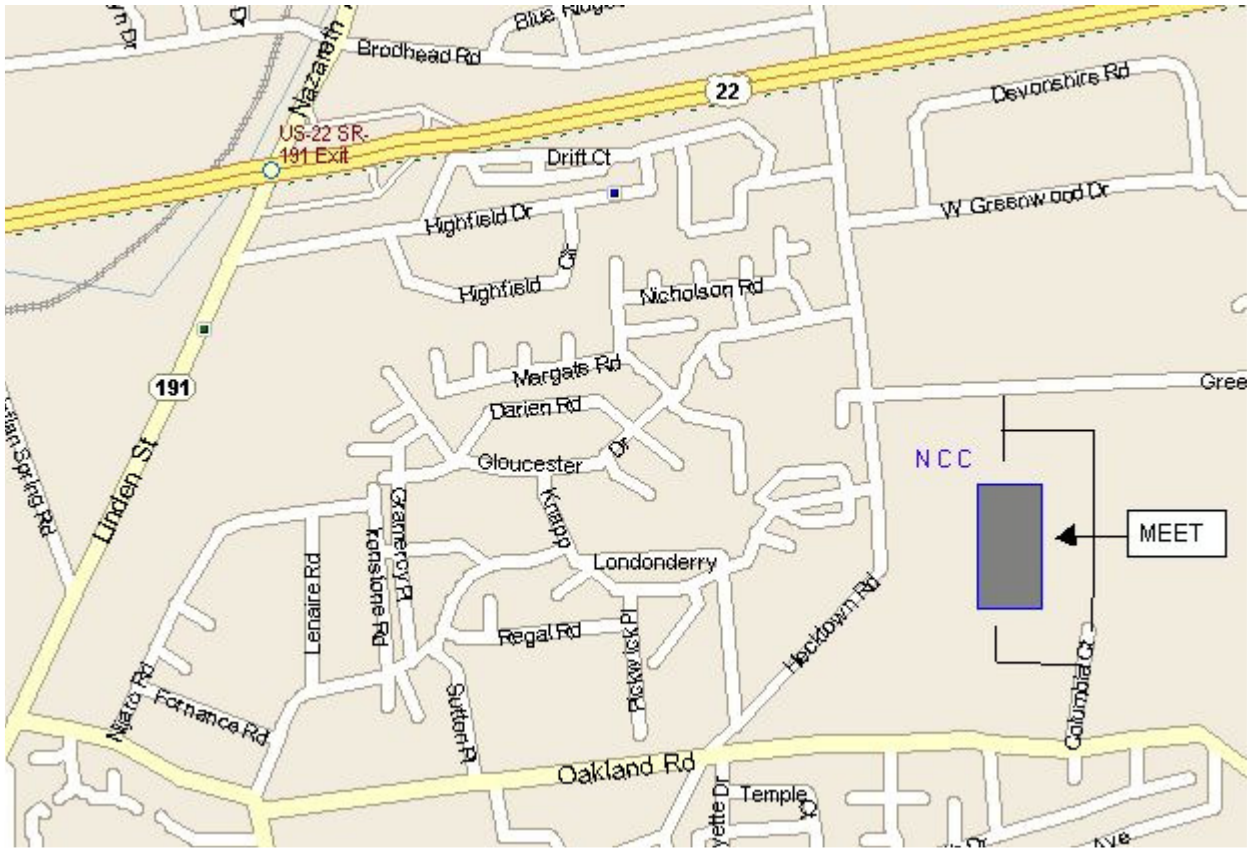

NORTHAMPTON COMMUNITY COLLEGE
GREEN POND ROAD

From rt 22 (east or west), exit onto 191, turn right for a **Very Short** distance onto Brodhead rd, right on Butztown/Hecktown rd to Green Pond, right to the entrance.

From the south on 191, follow Oakland rd (traffic light) to Columbia.
