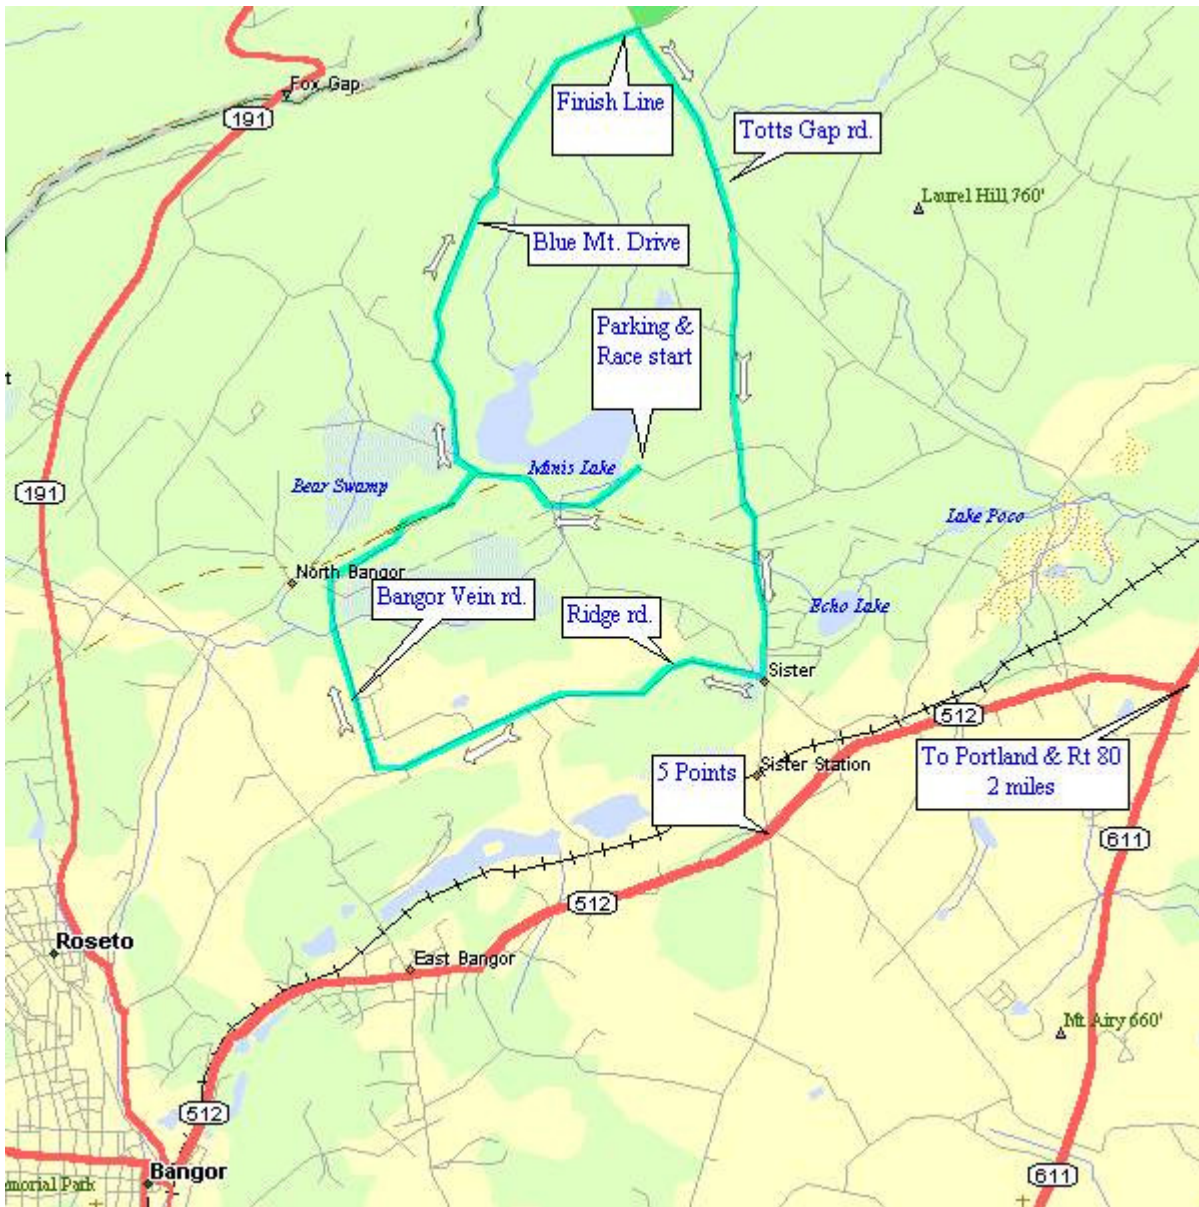

MINSI LAKE & ROAD RACE COURSE UPPER NORTHAMPTON COUNTY, PA

Course Profile from Finish line to Finish line

Directions: Minsi Lake is between Bangor, PA and Portland, PA, Just north of Route 512.

From I-80: Exit 4 in NJ, over bridge to PA. Route 611 south for 1.9 miles, then Route 512 South for 2.0 miles. Right onto Johnsonville / Totts Gap road at 5 Points Inn (A-Treat sign on left). Go north 1.7 miles, Left onto East Shore Drive for 0.5 mile. Right into parking area.

From I-78: I-78 to Route 22 to Route 33 North for 5.2 miles. Exit '191 / Stockertown' and follow 191 North for 9.3 miles. Pick up Route 512 North in Bangor and continue for 3.8 miles. Left onto Johnsonville / Totts Gap road at 5 Points Inn (A-Treat sign on right). Go north 1.7 miles, Left onto East Shore Drive for 0.5 mile. Right into parking area.
