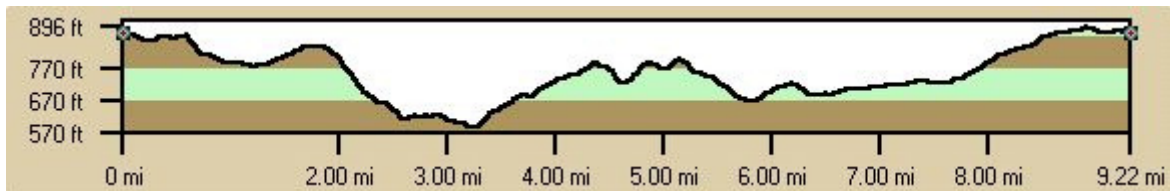

MINSI LAKE & ROAD RACE COURSE UPPER NORTHAMPTON COUNTY, PA

Course Profile from Finish line to Finish line

Directions: Minsi Lake is between Bangor, PA and Portland, PA, Just north of Route 512.

From I-80: Exit 4 in NJ, over bridge to PA. Route 611 south for 1.9 miles, then Route 512 South for 2.0 miles. Right onto Johnsonville / Totts Gap road at 5 Points Inn (A-Treat sign on left). Go north 1.7 miles, Left onto East Shore Drive for 0.5 mile. Right into parking area.

From I-78: I-78 to Route 22 to Route 33 North for 5.2 miles. Exit '191 / Stockertown' and follow 191 North for 9.3 miles. Pick up Route 512 North in Bangor and continue for 3.8 miles. Left onto Johnsonville / Totts Gap road at 5 Points Inn (A-Treat sign on right). Go north 1.7 miles, Left onto East Shore Drive for 0.5 mile. Right into parking area.
