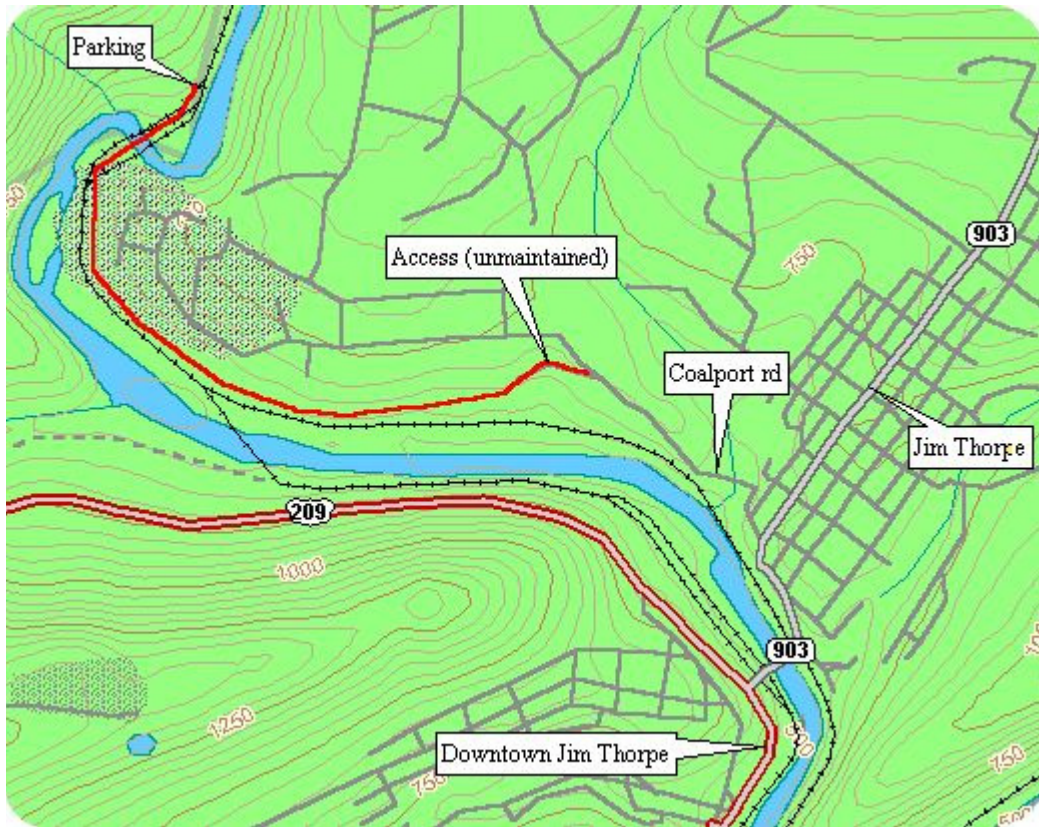

LEHIGH GORGE
GLEN ONOKO PARKING LOT

From Jim Thorpe business section on 209, Take bridge to 903,
Straight onto Coalport road where 903 turns right, Left onto the access road.
