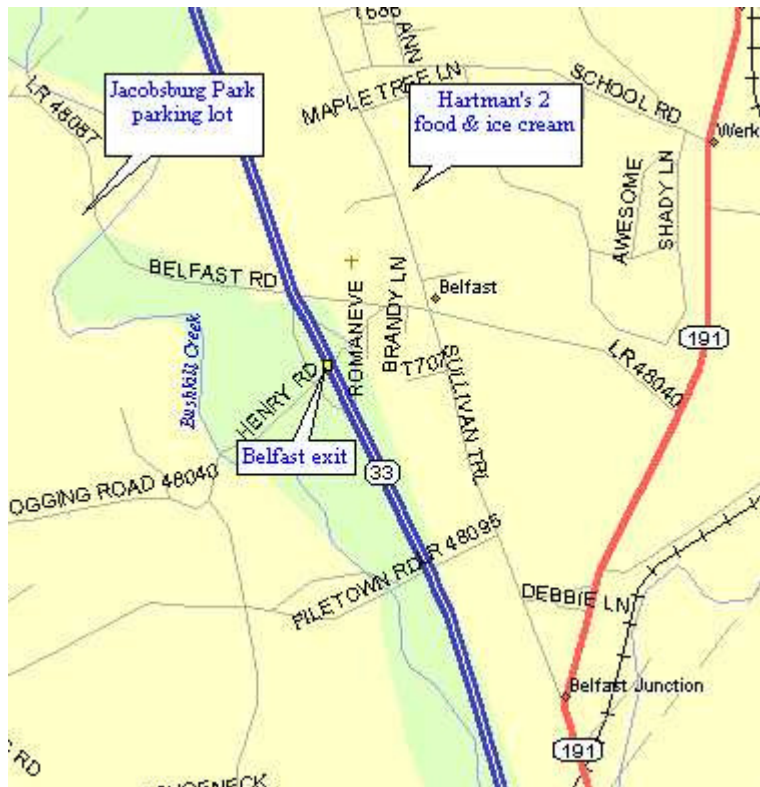

## JACOBSBURG STATE PARK MAIN PARKING LOT

Exit rt 33 at Jacobsburg, go East to the stop sign, left on Belfast road.  
Or use 191/Sullivan Trail to Belfast, West on Belfast road.

---