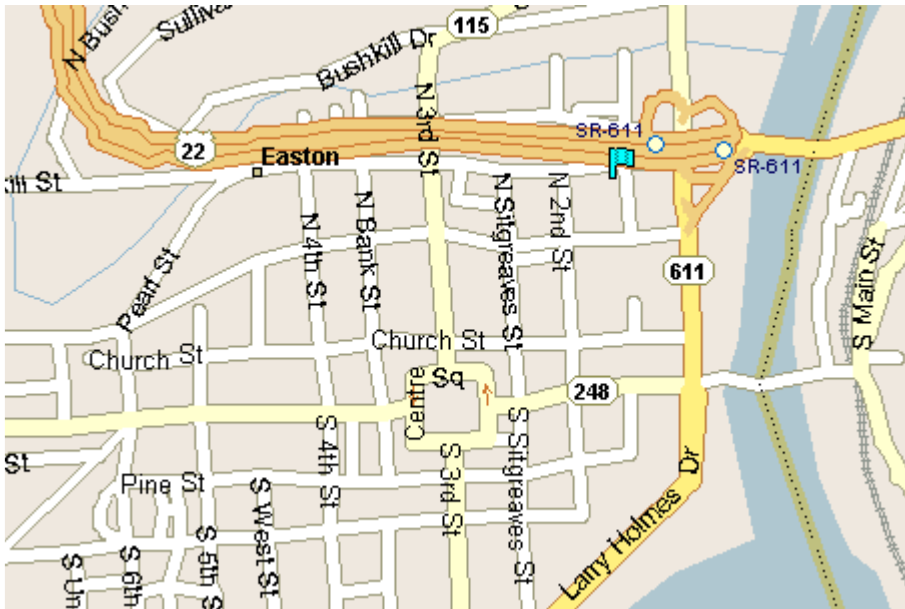

GENESIS BICYCLES, EASTON, PA

Use 4th st exit from rt 22 east (the last exit before the toll bridge).

 Genesis Bicycles, 126 Bushkill St.
