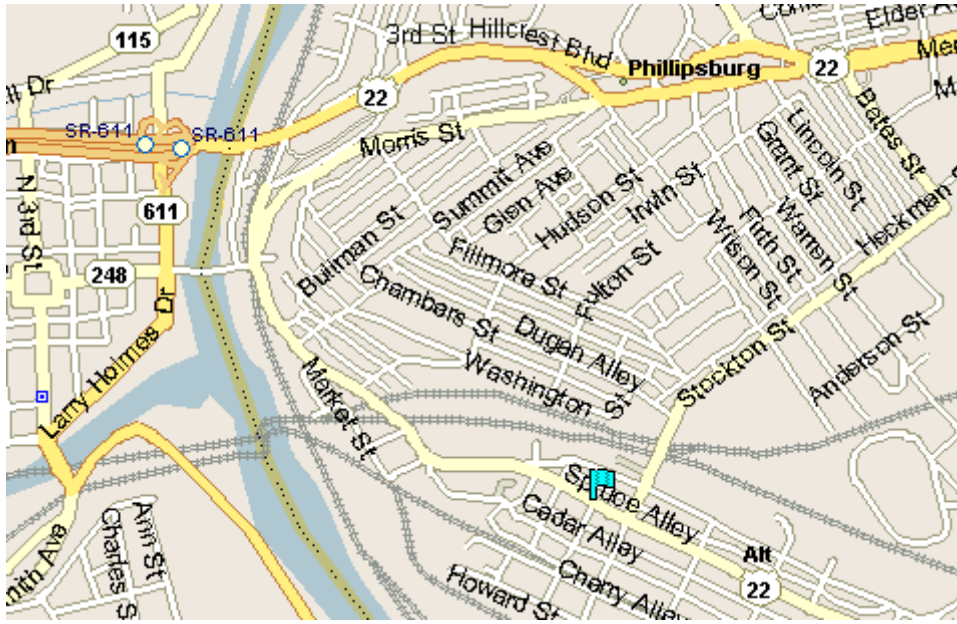

# PHILLIPSBURG, NJ

 Cycle Funatic 403 S. Main St. (Alt 22)

---