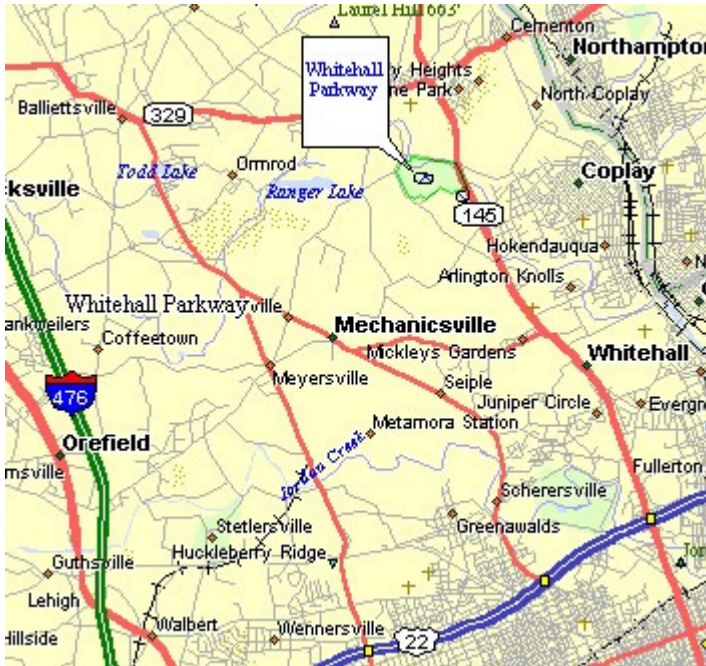

WHITEHALL PARKWAY

Off of MacArthur Road (route 145)

Exit from rt 145 at the Auto Zone light onto Church street for the South parking lot
or at the next light onto Chestnut street for the North lot.