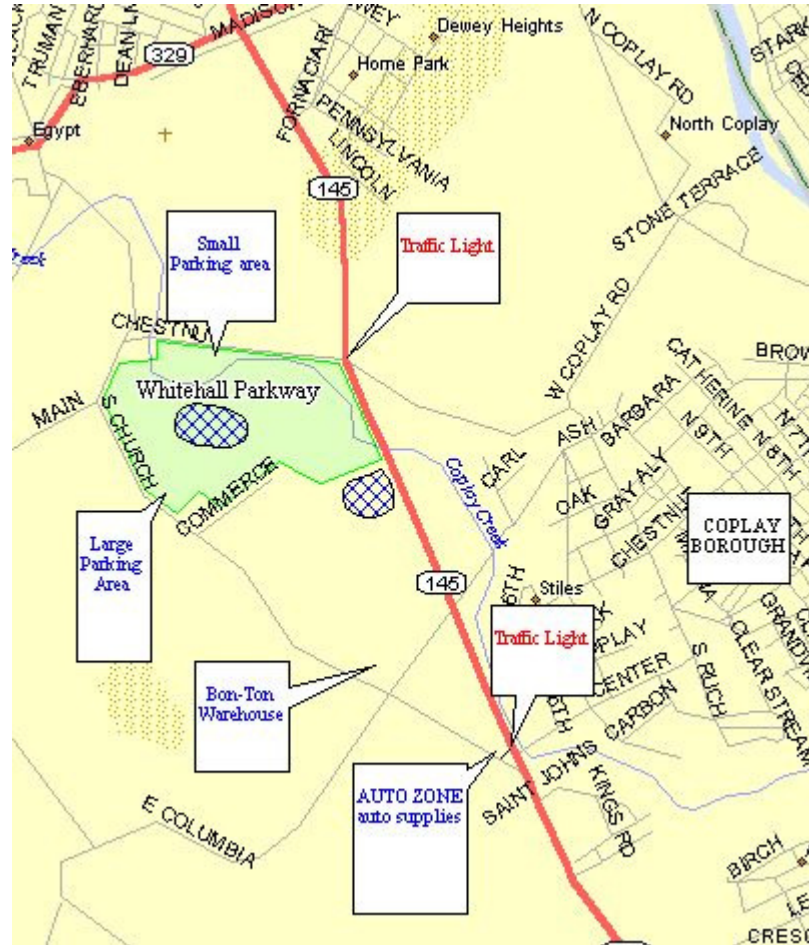

WHITEHALL PARKWAY

Off of MacArthur Road (route 145)

Exit from rt 145 at the Auto Zone light onto Church street for the South parking lot
or at the next light onto Chestnut street for the North lot.