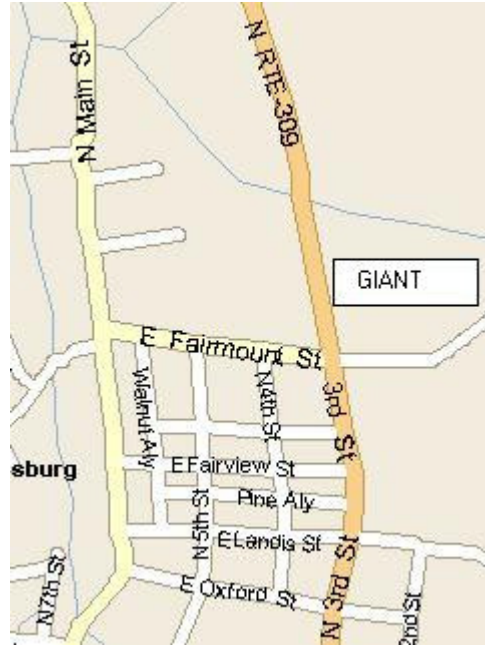

# COOPERSBURG RIDES

Exit from 309 at the Fairmont st. traffic light

---